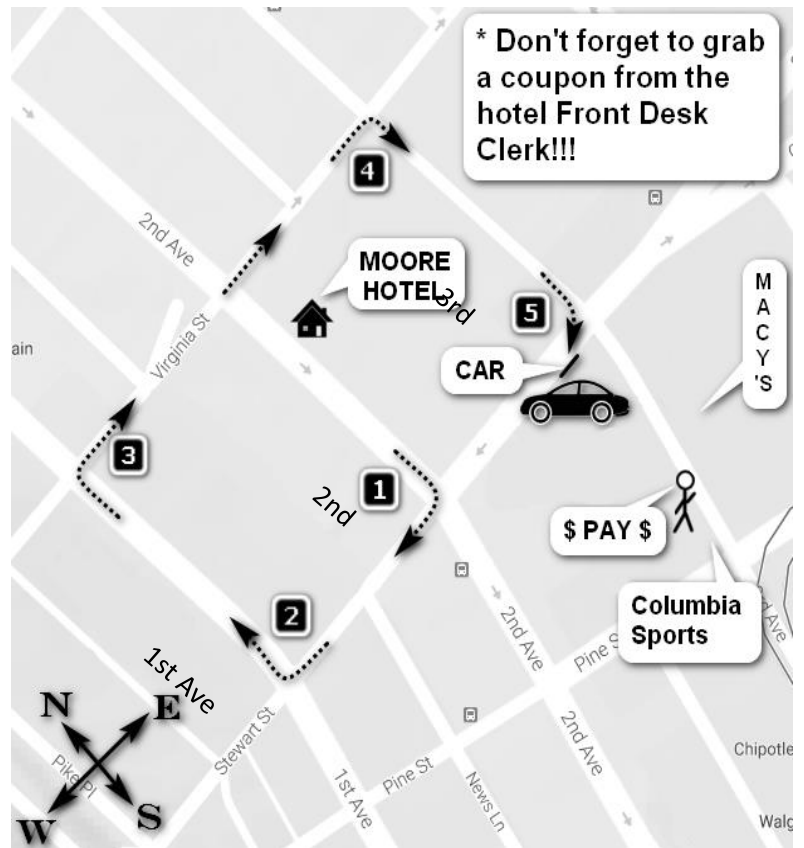

## Pine Street Garage

1619 Third Ave, Seattle, WA 98101

(206) 441.7928

[jdaly@lazparking.com](mailto:jdaly@lazparking.com)

[thirdandsteward@lazparking.com](mailto:thirdandsteward@lazparking.com)

**Enter building with vehicle using the entrance/exit on Stewart Street. On foot, the exit/entrance is on 3<sup>rd</sup> Avenue across from Macy's.**

- A) The garage does not permit In & Out usage; nor do they pro-rate the 24hrs. Thus, when using our validation, each time you leave you will be charged a minimum of \$15.00. The 24 hour time is dictated by the time-stamped ticket given at the garage entrance gate.
- B) The special rate of \$15.00 for 24 hours will *only* be given when our validation is used before exiting. **Discount will not be applied retroactively.** Please approach the pay stations with both the time-stamped ticket and validation to receive the discounted parking price.
- C) Please pay in the lobby of the garage which you will find on 3<sup>rd</sup> Avenue near Pine St., next to Columbia Sports store).